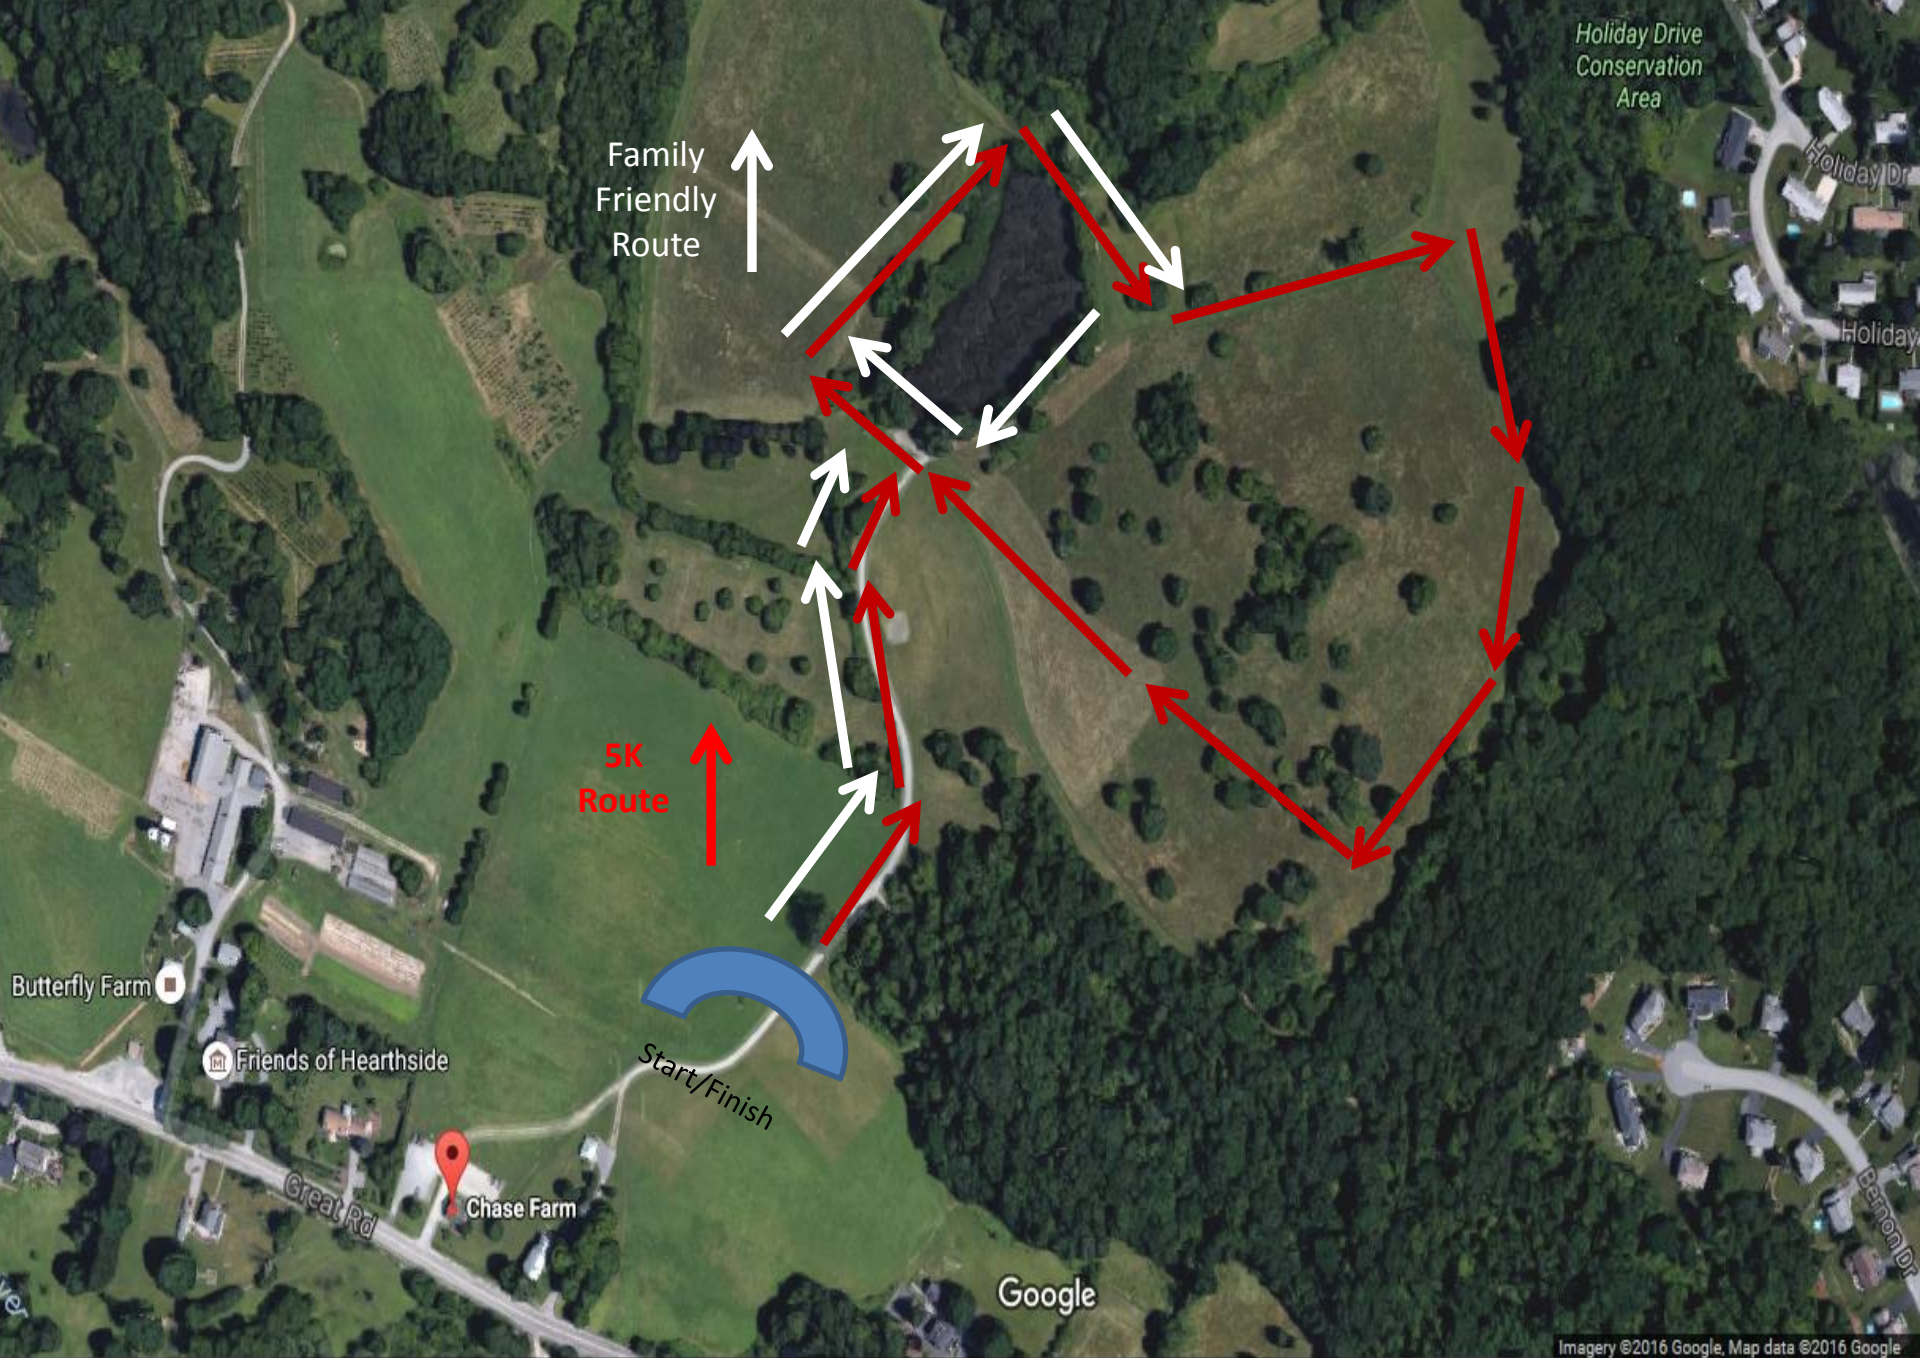

Family
Friendly
Route

5K
Route

Start/Finish

Holiday Drive
Conservation
Area

Butterfly Farm

Friends of Hearthsides

Chase Farm

Great Rd

Google