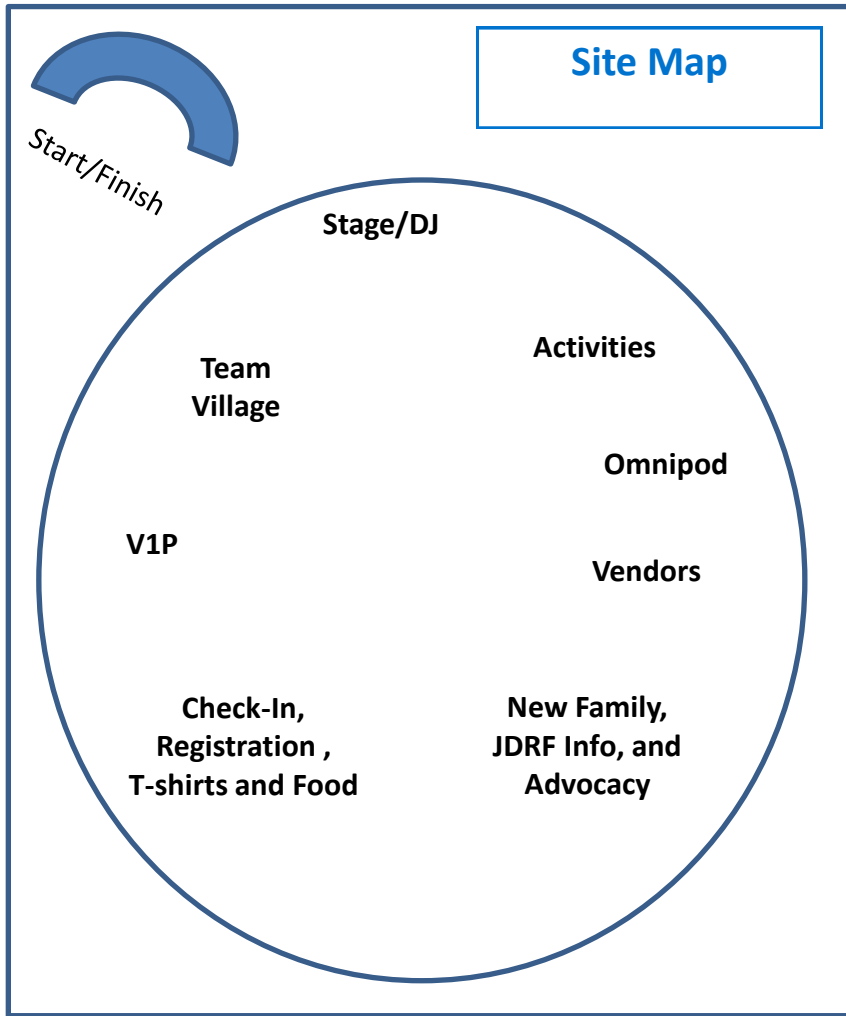

Walk Day Schedule

JDRF One Walk Rhode Island

Sunday, October 16, 2016

Chase Farm, Lincoln, RI

- 9 a.m. Check-In Opens
- 9:45 a.m. Welcome Remarks
- 10 a.m. Walk Starts
- 11 a.m. Light Refreshments Served
Entertainment

When you arrive please proceed to the check-in area! While unpaved, the grass and dirt grounds are level and accessible. Umbrella strollers are not recommended. For your safety and convenience, this year's Walk route will lead you three times around the upper perimeter of the farm for a full 5K.

Elite Partners

National New Family Sponsor

Silver Sponsor

Media Partner

Event Sponsors

Special Thanks

Family
Friendly
Route

5K
Route

Start/Finish

Holiday Drive
Conservation
Area

Butterfly Farm

Friends of Hearthsides

Chase Farm

Great Rd

Google